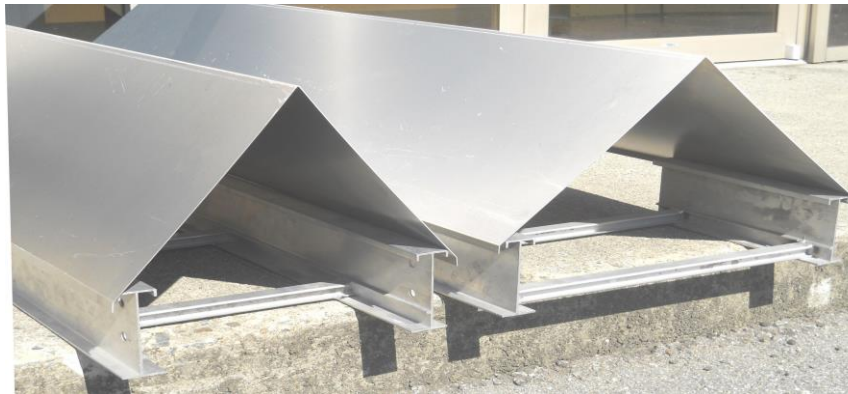

PEAKED TRAY COVER

Used in Cable tray dust, deflection & accumulation management

Made to **FIT ANY BRAND** of existing tray!

548 Nicola Place
Port Coquitlam, B.C.
V3B 0K4

Phone: 604.540.0011
Fax: 604.540.0033