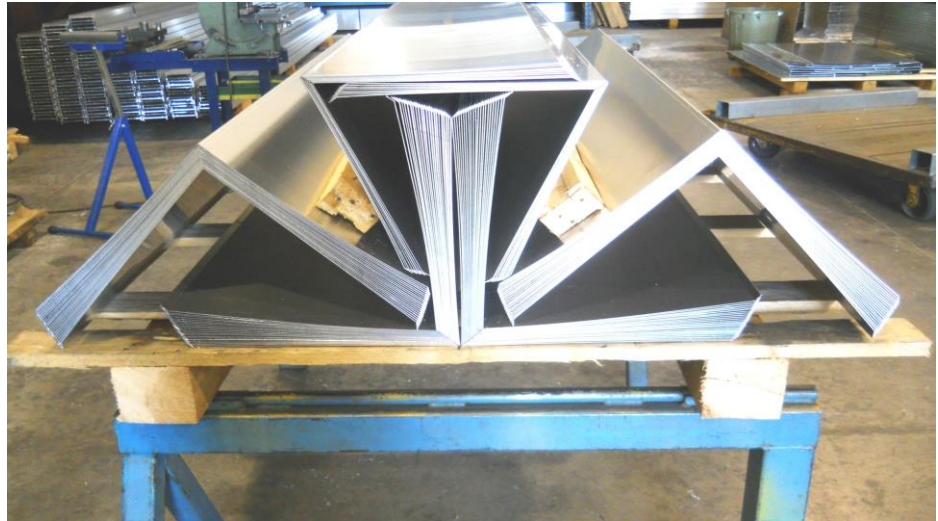

PEAKED TRAY COVER

Used in Cable tray dust, deflection & accumulation management

Made to **FIT ANY BRAND** of existing tray!

548 Nicola Place
Port Coquitlam, B.C.
V3B 0K4

Phone: 604.540.0011
Fax: 604.540.0033