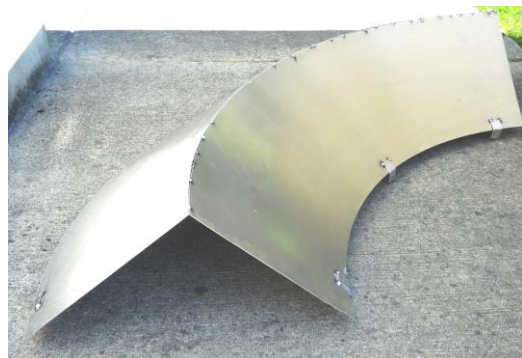

PEAKED TRAY COVER

Used in Cable tray dust, deflection & accumulation management

Made to **FIT ANY BRAND** of existing tray!

548 Nicola Place
Port Coquitlam, B.C.
V3B 0K4

Phone: 604.540.0011
Fax: 604.540.0033