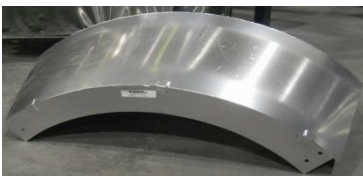

PEAKED TRAY COVER

Used in Cable tray dust, deflection & accumulation management

Made to **FIT ANY BRAND** of existing tray!

548 Nicola Place
Port Coquitlam, B.C.
V3B 0K4

Phone: 604.540.0011
Fax: 604.540.0033