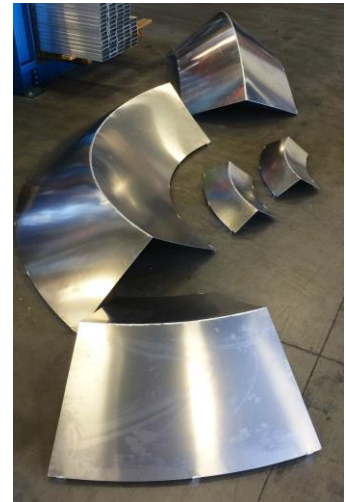

CABLE TRAY COVER

Flat * Peaked * Louvered * Custom

**Louvered – Peaked
Bird Spike**

Tray Barrier Guards

Peaked Fittings

**Flat Louvered
Cover**

Peaked Cover

Flat Cover Fittings

- Code is a CSA certified B.C. manufacture of aluminum and pre galvanized ladder tray, instrumentation channel and fittings.
- Code will fill your entire bill of material or we can feed your job.
- When you need one more fitting or a few extra lengths of tray to finish your job we are quick to respond from our local inventory.
- Code is proud to provide quality products and service.
- Thank you for choosing Code cable tray & fittings for your next job.