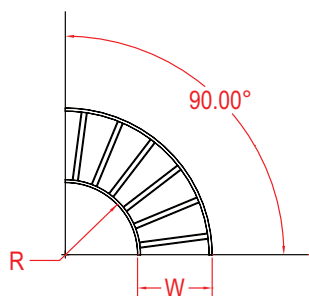

ALUMINUM - VENTILATED - HORIZONTAL ELBOW FITTING

Fittings are used to change the size or direction of the cable tray. Material: 6063 T6 aluminum.

HOW TO ORDER - EXAMPLE:				AEV90-150-30-60					
Material	Fitting Type	Style	Degree	Side Rail (H)		Width (W)		Radius (R)	
				mm	in	cm	in	cm	in
A	E	V	30	150	(6")	15	(6")	30	(12")
			45			30	(12")		
			60			45	(18")		
			60			60	(24")		
			90			75	(30")		
			90	90	(36")	(36")			

*Imperial measurements are for reference only

DEGREES