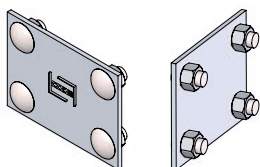

Fittings are used to change the size or direction of the cable tray. Material: 6063 T6 aluminum.

HOW TO ORDER - EXAMPLE:			AXV-102-30-60					
Material	Fitting Type	Style	Side Rail (H)		Width (W)		Radius (R)	
			mm	in	cm	in	cm	in
A	X	V	102	(4")	15	(6")	30	(12")
					30	(12")		
					45	(18")		
					60	(24")		
					75	(30")		
					90	(36")		

*Imperial measurements are for reference only

CROSS

SPYDERLOK

The original quick connector included with all fittings and tray.

NARROW RUNG (for 15cm - 60cm width)	WIDE RUNG (for 75cm & 90cm width)

ALUMINUM - VENTILATED - HORIZONTAL CROSS FITTINGS

Fittings are used to change the size or direction of the cable tray. Material: 6063 T6 aluminum.

HOW TO ORDER - EXAMPLE:			AXV-115-30-60					
Material	Fitting Type	Style	Side Rail (H)		Width (W)		Radius (R)	
			mm	in	cm	in	cm	in
A	X	V	115	(4 1/2")	15	(6")	30	(12")
					30	(12")		
					45	(18")		
					60	(24")		
					75	(30")		
					90	(36")		