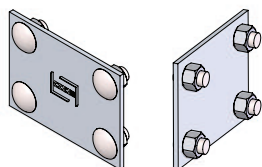

Fittings are used to change the size or direction of the cable tray. Material: 6063 T6 aluminum.

HOW TO ORDER - EXAMPLE:				AIVV90-102-30-60					
Material	Fitting Type	Style	Degree	Side Rail (H)		Width (W)		Radius (R)	
				mm	in	cm	in	cm	in
A	IV	V	30	102	(4")	15	(6")	30	(12")
			45			30	(12")		
			60			45	(18")		
			90			60	(24")		
						75	(30")		
	90	(36")	90	(36")					

Fittings are used to change the size or direction of the cable tray. Material: 6063 T6 aluminum.

HOW TO ORDER - EXAMPLE:				AIVV90-115-30-60					
Material	Fitting Type	Style	Degree	Side Rail (H)		Width (W)		Radius (R)	
				mm	in	cm	in	cm	in
A	IV	V	30	115	(4 1/2")	15	(6")	30	(12")
			45			30	(12")		
			60			45	(18")		
			60			60	(24")		
			90			75	(30")		
			90	90	(36")		(36")		

*Imperial measurements are for reference only

DEGREES

SPYDERLOK

The original quick connector included with all fittings and tray.

NARROW RUNG (for 15cm - 60cm width)	WIDE RUNG (for 75cm & 90cm width)

ALUMINUM - VENTILATED - INSIDE VERTICAL RISER FITTING

Fittings are used to change the size or direction of the cable tray. Material: 6063 T6 aluminum.

HOW TO ORDER - EXAMPLE:				AIVV90-150-30-60					
Material	Fitting Type	Style	Degree	Side Rail (H)		Width (W)		Radius (R)	
				mm	in	cm	in	cm	in
A	IV	V	30	150	(6")	15	(6")	30	(12")
			45			30	(12")		
			60			45	(18")		
			90			60	(24")		
						75	(30")		
	90	(36")	90	(36")					