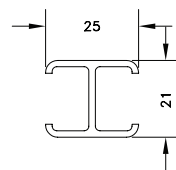

Fittings are used to change the size or direction of the cable tray. Material: 6063 T6 aluminum.

HOW TO ORDER - EXAMPLE:				AIVV90-150-30-60					
Material	Fitting Type	Style	Degree	Side Rail (H)		Width (W)		Radius (R)	
				mm	in	cm	in	cm	in
A	IV	V	30	150	(6")	15	(6")	30	(12")
			45			30	(12")		
			60			45	(18")		
			90			60	(24")		
						75	(30")		
	90	(36")	90	(36")					

Fittings are used to change the size or direction of the cable tray. Material: 6063 T6 aluminum.

HOW TO ORDER - EXAMPLE:			ATV-102-30-60					
Material	Fitting Type	Style	Side Rail (H)		Width (W)		Radius (R)	
			mm	in	cm	in	cm	in
A	T	V	102	(4")	15	(6")	30	(12")
					30	(12")		
					45	(18")		
					60	(24")		
					75	(30")		
					90	(36")		

*Imperial measurements are for reference only

TEE

SPYDERLOK

The original quick connector included with all fittings and tray.

NARROW RUNG
(for 15cm - 60cm width)

WIDE RUNG
(for 75cm & 90cm width)

ALUMINUM - VENTILATED - HORIZONTAL TEE FITTINGS

Fittings are used to change the size or direction of the cable tray. Material: 6063 T6 aluminum.

HOW TO ORDER - EXAMPLE:			ATV-115-30-60					
Material	Fitting Type	Style	Side Rail (H)		Width (W)		Radius (R)	
			mm	in	cm	in	cm	in
A	T	V	115	4 1/2"	15	(6")	30	(12")
					30	(12")		
					45	(18")		
					60	(24")		
					75	(30")		
					90	(36")		