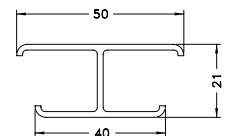

HOW TO ORDER - EXAMPLE:				AEV90-102-30-60					
Material	Fitting Type	Style	Degree	Side Rail (H)		Width (W)		Radius (R)	
				mm	in	cm	in	cm	in
A	E	V	30	102	(4")	15	(6")	30	(12")
			45			30	(12")		
			60			45	(18")		
			60			60	(24")		
			90			75	(30")		
			90	90	(36")	(36")			

Fittings are used to change the size or direction of the cable tray. Material: 6063 T6 aluminum.

HOW TO ORDER - EXAMPLE:				AEV90-115-30-60					
Material	Fitting Type	Style	Degree	Side Rail (H)		Width (W)		Radius (R)	
				mm	in	cm	in	cm	in
A	E	V	30	115	(4 1/2")	15	(6")	30	(12")
			45			30	(12")		
			60			45	(18")		
			90			60	(24")		
						75	(30")		
	90	(36")	90	(36")					

*Imperial measurements are for reference only

DEGREES

SPYDERLOK

The original quick connector included with all fittings and tray.

NARROW RUNG
(for 15cm - 60cm width)

WIDE RUNG
(for 75cm & 90cm width)

ALUMINUM - VENTILATED - HORIZONTAL ELBOW FITTING

Fittings are used to change the size or direction of the cable tray. Material: 6063 T6 aluminum.

HOW TO ORDER - EXAMPLE:				AEV90-150-30-60					
Material	Fitting Type	Style	Degree	Side Rail (H)		Width (W)		Radius (R)	
				mm	in	cm	in	cm	in
A	E	V	30	150	(6")	15	(6")	30	(12")
			45			30	(12")		
			60			45	(18")		
			60			60	(24")		
			90			75	(30")		
			90	90	(36")	(36")			