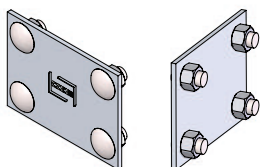

FITTING

C Shaped Profile

Left WYE Reducer
(WL)

Right WYE Reducer
(WR)

SPYDERLOK

The original quick connector included with all fittings and tray.

ALUMINUM - FITTINGS - VERTICAL TEE

Vertical Tees are available in up or down styles.