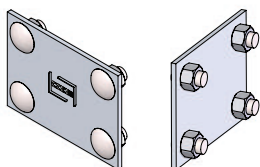

*Imperial measurements are for reference only

CROSS

SPYDERLOK

The original quick connector included with all fittings and tray.

NARROW RUNG (for 15cm - 60cm width)	WIDE RUNG (for 75cm & 90cm width)

ALUMINUM - VENTILATED - HORIZONTAL CROSS FITTINGS

Fittings are used to change the size or direction of the cable tray. Material: 6063 T6 aluminum.

HOW TO ORDER - EXAMPLE:			AXV-150-30-60					
Material	Fitting Type	Style	Side Rail (H)		Width (W)		Radius (R)	
			mm	in	cm	in	cm	in
A	X	V	150	(6")	15	(6")	30	(12")
					30	(12")		
					45	(18")		
					60	(24")		
					75	(30")		
					90	(36")		

*Imperial measurements are for reference only

CROSS

SPYDERLOK

The original quick connector included with all fittings and tray.

NARROW RUNG (for 15cm - 60cm width)	WIDE RUNG (for 75cm & 90cm width)

WYE fittings are available in right hand or left hand styles.