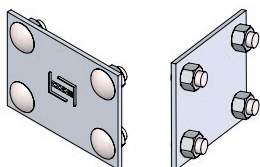

*Imperial measurements are for reference only

TEE

SPYDERLOK

The original quick connector included with all fittings and tray.

NARROW RUNG
(for 15cm - 60cm width)

WIDE RUNG
(for 75cm & 90cm width)

ALUMINUM - VENTILATED - HORIZONTAL CROSS FITTINGS

Fittings are used to change the size or direction of the cable tray. Material: 6063 T6 aluminum.

HOW TO ORDER - EXAMPLE:			AXV-102-30-60					
Material	Fitting Type	Style	Side Rail (H)		Width (W)		Radius (R)	
			mm	in	cm	in	cm	in
A	X	V	102	(4")	15	(6")	30	(12")
					30	(12")		
					45	(18")		
					60	(24")		
					75	(30")		
					90	(36")		

*Imperial measurements are for reference only

CROSS

SPYDERLOK

The original quick connector included with all fittings and tray.

NARROW RUNG (for 15cm - 60cm width)	WIDE RUNG (for 75cm & 90cm width)

ALUMINUM - VENTILATED - HORIZONTAL CROSS FITTINGS