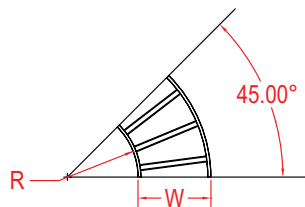

ALUMINUM - VENTILATED - HORIZONTAL ELBOW FITTING

Fittings are used to change the size or direction of the cable tray. Material: 6063 T6 aluminum.

HOW TO ORDER - EXAMPLE:				AEV90-150-30-60					
Material	Fitting Type	Style	Degree	Side Rail (H)		Width (W)		Radius (R)	
				mm	in	cm	in	cm	in
A	E	V	30	150	(6")	15	(6")	30	(12")
			45			30	(12")		
			60			45	(18")		
			60			60	(24")		
			90			75	(30")		
			90	90	(36")	(36")			

*Imperial measurements are for reference only

DEGREES