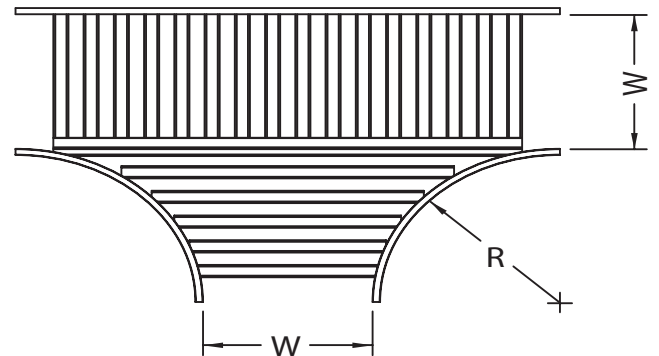

ALUMINUM - VENTILATED - HORIZONTAL TEE FITTINGS

Fittings are used to change the size or direction of the cable tray. Material: 6063 T6 aluminum.

HOW TO ORDER - EXAMPLE:			ATV-102-30-60					
Material	Fitting Type	Style	Side Rail (H)		Width (W)		Radius (R)	
			mm	in	cm	in	cm	in
A	T	V	102	(4")	15	(6")	30	(12")
					30	(12")		
					45	(18")		
					60	(24")		
					75	(30")		
					90	(36")		

*Imperial measurements are for reference only

TEE

SPYDERLOK

The original quick connector included with all fittings and tray.

NARROW RUNG
(for 15cm - 60cm width)

WIDE RUNG
(for 75cm & 90cm width)