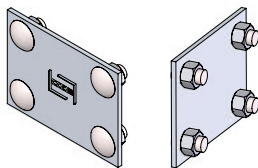

Trays are constructed from 6063 T6 extrusions.

VENTILATED			
Rung Spacing		Width	
cm	in	cm (W)	in
5	2	15	6
		30	12
		45	18
		60	24
		75	30
		90	36

HOW TO ORDER - EXAMPLE: AVC-30			
Aluminium	Ventilated	Class	Width
A	V	C	30
A	V	C6	30

SPYDERLOK

The original quick connector included with all fittings and tray.

NARROW RUNG (for 15cm - 60cm width)	WIDE RUNG (for 75cm & 90cm width)

ALUMINUM - VENTILATED - STRAIGHT LENGTH

CSA CLASS D

Trays are constructed from 6063 T6 extrusions.