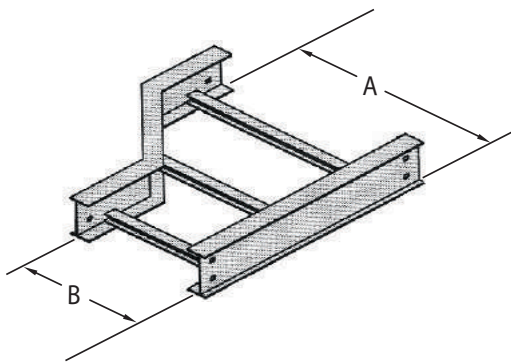

ALUMINUM - FITTINGS - REDUCER

Fitting reducers are available in right hand, left hand or concentric styles. CODE Manufacturing strongly recommends the use of offset or concentric reducers which provide cost savings and are easier to install while doing the same job.

Material	Reducer	Style	Solid Class Reference	Side Rail (H)		Width (A)		Width (B)		
				cm	in	cm	in	cm	in	
A	RL	L, V, or S	C	102	(4")	30	(12")	15	(6")	
	RC		D or E	115	(4 1/2")	45	(18")	30	(12")	
	RR		C6, D6, or E6	150	(6")	60	(24")	45	(18")	
						75	(30")	60	(24")	
							90	(36")	75	(30")

*Imperial measurements are for reference only

*Class Reference corresponds with Side Rail and only required for solid orders

*Width (A) and Width (B) correspond together

*Width (B) provides a range of measurements in centimeters and inches

FITTING

Left Reducer
(RL)