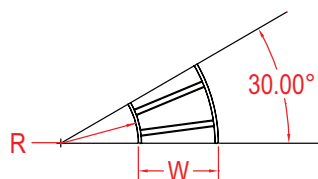

ALUMINUM - VENTILATED - HORIZONTAL ELBOW FITTING

Fittings are used to change the size or direction of the cable tray. Material: 6063 T6 aluminum.

HOW TO ORDER - EXAMPLE:				AEV90-150-30-60					
Material	Fitting Type	Style	Degree	Side Rail (H)		Width (W)		Radius (R)	
				mm	in	cm	in	cm	in
A	E	V	30	150	(6")	15	(6")	30	(12")
			45			30	(12")		
			60			45	(18")		
			60			60	(24")		
			90			75	(30")		
			90	90	(36")	(36")			

*Imperial measurements are for reference only

DEGREES