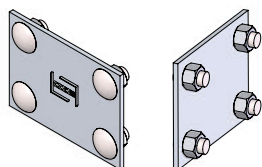

*Imperial measurements are for reference only

TEE

SPYDERLOK

The original quick connector included with all fittings and tray.

NARROW RUNG
(for 15cm - 60cm width)

WIDE RUNG
(for 75cm & 90cm width)

ALUMINUM - VENTILATED - HORIZONTAL TEE FITTINGS

Fittings are used to change the size or direction of the cable tray. Material: 6063 T6 aluminum.

HOW TO ORDER - EXAMPLE:			ATV-115-30-60					
Material	Fitting Type	Style	Side Rail (H)		Width (W)		Radius (R)	
			mm	in	cm	in	cm	in
A	T	V	115	4 1/2"	15	(6")	30	(12")
					30	(12")		
					45	(18")		
					60	(24")		
					75	(30")		
					90	(36")		

Fittings are used to change the size or direction of the cable tray. Material: 6063 T6 aluminum.

HOW TO ORDER - EXAMPLE:			ATV-150-30-60					
Material	Fitting Type	Style	Side Rail (H)		Width (W)		Radius (R)	
			mm	in	cm	in	cm	in
A	T	V	150	(6")	15	(6")	30	(12")
					30	(12")		
					45	(18")		
					60	(24")		
					75	(30")		
					90	(36")		