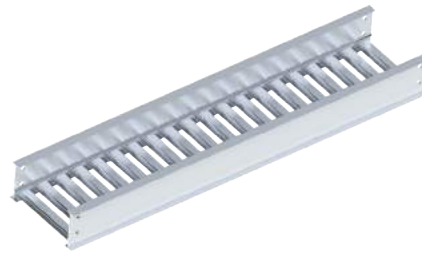

SPYDERLOK

The original quick connector included with all fittings and tray.

NARROW RUNG (for 15cm - 60cm width)	WIDE RUNG (for 75cm & 90cm width)

ALUMINUM - VENTILATED - STRAIGHT LENGTH

CSA CLASS D

Trays are constructed from 6063 T6 extrusions.