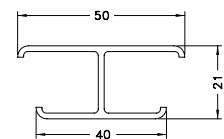

Fittings are used to change the size or direction of the cable tray. Material: 6063 T6 aluminum.

HOW TO ORDER - EXAMPLE:			ATV-102-30-60					
Material	Fitting Type	Style	Side Rail (H)		Width (W)		Radius (R)	
			mm	in	cm	in	cm	in
A	T	V	102	(4")	15	(6")	30	(12")
					30	(12")		
					45	(18")		
					60	(24")		
					75	(30")		
					90	(36")		

*Imperial measurements are for reference only

TEE

SPYDERLOK

The original quick connector included with all fittings and tray.

NARROW RUNG
(for 15cm - 60cm width)

WIDE RUNG
(for 75cm & 90cm width)

ALUMINUM - VENTILATED - HORIZONTAL TEE FITTINGS

Fittings are used to change the size or direction of the cable tray. Material: 6063 T6 aluminum.

HOW TO ORDER - EXAMPLE:			ATV-115-30-60					
Material	Fitting Type	Style	Side Rail (H)		Width (W)		Radius (R)	
			mm	in	cm	in	cm	in
A	T	V	115	4 1/2"	15	(6")	30	(12")
					30	(12")		
					45	(18")		
					60	(24")		
					75	(30")		
					90	(36")		