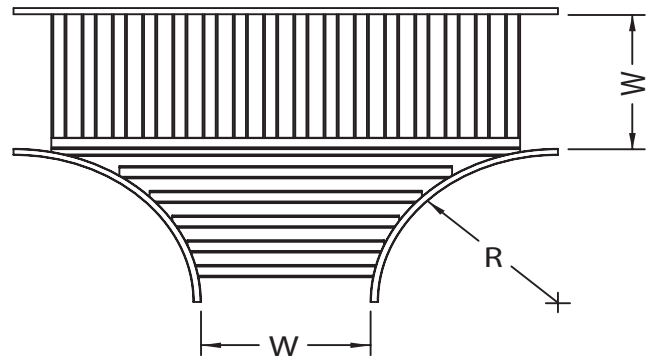

ALUMINUM - VENTILATED - HORIZONTAL TEE FITTINGS

Fittings are used to change the size or direction of the cable tray. Material: 6063 T6 aluminum.

HOW TO ORDER - EXAMPLE:			ATV-115-30-60					
Material	Fitting Type	Style	Side Rail (H)		Width (W)		Radius (R)	
			mm	in	cm	in	cm	in
A	T	V	115	4 1/2"	15	(6")	30	(12")
					30	(12")		
					45	(18")		
					60	(24")		
					75	(30")		
					90	(36")		

*Imperial measurements are for reference only

TEE

SPYDERLOK

The original quick connector included with all fittings and tray.

NARROW RUNG
(for 15cm - 60cm width)

WIDE RUNG
(for 75cm & 90cm width)