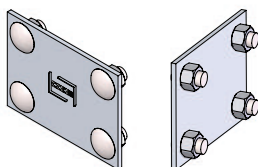

SPYDERLOK

The original quick connector included with all fittings and tray.

NARROW RUNG (for 15cm - 60cm width)	WIDE RUNG (for 75cm & 90cm width)

ALUMINUM - VENTILATED - HORIZONTAL ELBOW FITTING

Fittings are used to change the size or direction of the cable tray. Material: 6063 T6 aluminum.