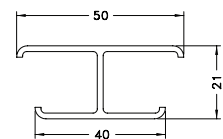

Fittings are used to change the size or direction of the cable tray. Material: 6063 T6 aluminum.

HOW TO ORDER - EXAMPLE:			ATV-115-30-60					
Material	Fitting Type	Style	Side Rail (H)		Width (W)		Radius (R)	
			mm	in	cm	in	cm	in
A	T	V	115	4 1/2"	15	(6")	30	(12")
					30	(12")		
					45	(18")		
					60	(24")		
					75	(30")		
					90	(36")		

*Imperial measurements are for reference only

TEE

SPYDERLOK

The original quick connector included with all fittings and tray.

NARROW RUNG
(for 15cm - 60cm width)

WIDE RUNG
(for 75cm & 90cm width)

ALUMINUM - VENTILATED - HORIZONTAL TEE FITTINGS

Fittings are used to change the size or direction of the cable tray. Material: 6063 T6 aluminum.

HOW TO ORDER - EXAMPLE:			ATV-150-30-60					
Material	Fitting Type	Style	Side Rail (H)		Width (W)		Radius (R)	
			mm	in	cm	in	cm	in
A	T	V	150	(6")	15	(6")	30	(12")
					30	(12")		
					45	(18")		
					60	(24")		
					75	(30")		
					90	(36")		