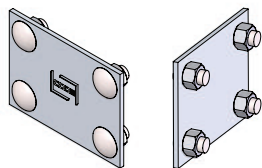

Fittings are used to change the size or direction of the cable tray. Material: 6063 T6 aluminum.

HOW TO ORDER - EXAMPLE:				AOVV90-150-30-60					
Material	Fitting Type	Style	Degree	Side Rail (H)		Width (W)		Radius (R)	
				mm	in	cm	in	cm	in
A	OV	V	30	150	(6")	15	(6")	30	(12")
			45			30	(12")		
			60			45	(18")		
			90			60	(24")		
						75	(30")		
	90	(36")	90	(36")					

Fittings are used to change the size or direction of the cable tray. Material: 6063 T6 aluminum.

HOW TO ORDER - EXAMPLE:				AIVV90-102-30-60					
Material	Fitting Type	Style	Degree	Side Rail (H)		Width (W)		Radius (R)	
				mm	in	cm	in	cm	in
A	IV	V	30	102	(4")	15	(6")	30	(12")
			45			30	(12")		
			60			45	(18")		
			90			60	(24")		
						75	(30")		
	90	(36")	90	(36")					

*Imperial measurements are for reference only

DEGREES

SPYDERLOK

The original quick connector included with all fittings and tray.

NARROW RUNG (for 15cm - 60cm width)	WIDE RUNG (for 75cm & 90cm width)

ALUMINUM - VENTILATED - INSIDE VERTICAL RISER FITTING

Fittings are used to change the size or direction of the cable tray. Material: 6063 T6 aluminum.

HOW TO ORDER - EXAMPLE:				AIVV90-115-30-60					
Material	Fitting Type	Style	Degree	Side Rail (H)		Width (W)		Radius (R)	
				mm	in	cm	in	cm	in
A	IV	V	30	115	(4 1/2")	15	(6")	30	(12")
			45			30	(12")		
			60			45	(18")		
			60			60	(24")		
			90			75	(30")		
			90	90	(36")		(36")		