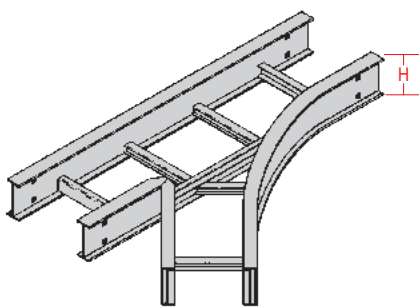

WYE fittings are available in right hand or left hand styles.

Material	Reducer	Style	Class	Side Rail (H)		Direction	Width (A)		Width (B)		Width (C)		Radius (R)
				cm	in		cm	in	cm	in	cm	in	
A	W	L V or S	C D or E	102	(4")	L or R	15	(6")	15	(6")	15	(6")	30 45
							30	(12")	30	(12")	30	(12")	
							45	(18")	45	(18")	45	(18")	
							60	(24")	60	(24")	60	(24")	
							75	(30")	75	(30")	75	(30")	
							90	(36")	90	(36")	90	(36")	

*Imperial measurements are for reference only

*Class Reference corresponds with Side Rail and only required for solid orders

*Width (A) and Width (B) correspond together

*Width (B) provides a range of measurements in centimeters and inches

FITTING

C Shaped Profile