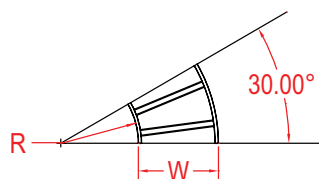

ALUMINUM - VENTILATED - HORIZONTAL ELBOW FITTING

Fittings are used to change the size or direction of the cable tray. Material: 6063 T6 aluminum.

HOW TO ORDER - EXAMPLE:				AEV90-102-30-60					
Material	Fitting Type	Style	Degree	Side Rail (H)		Width (W)		Radius (R)	
				mm	in	cm	in	cm	in
A	E	V	30	102	(4")	15	(6")	30	(12")
			45			30	(12")		
			60			45	(18")		
			60			60	(24")		
			90			75	(30")		
			90	90	(36")	(36")			

*Imperial measurements are for reference only

DEGREES