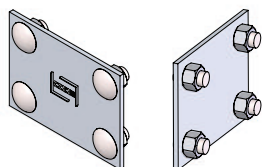

SPYDERLOK

The original quick connector included with all fittings and tray.

NARROW RUNG (for 15cm - 60cm width)	WIDE RUNG (for 75cm & 90cm width)

ALUMINUM - VENTILATED - HORIZONTAL ELBOW FITTING

Fittings are used to change the size or direction of the cable tray. Material: 6063 T6 aluminum.

HOW TO ORDER - EXAMPLE:				AEV90-102-30-60					
Material	Fitting Type	Style	Degree	Side Rail (H)		Width (W)		Radius (R)	
				mm	in	cm	in	cm	in
A	E	V	30	102	(4")	15	(6")	30	(12")
			45			30	(12")		
			60			45	(18")		
			60			60	(24")		
			90			75	(30")		
			90	90	(36")	(36")			

*Imperial measurements are for reference only

DEGREES

SPYDERLOK

The original quick connector included with all fittings and tray.

NARROW RUNG (for 15cm - 60cm width)	WIDE RUNG (for 75cm & 90cm width)

ALUMINUM - VENTILATED - HORIZONTAL ELBOW FITTING

Fittings are used to change the size or direction of the cable tray. Material: 6063 T6 aluminum.

HOW TO ORDER - EXAMPLE:				AEV90-115-30-60					
Material	Fitting Type	Style	Degree	Side Rail (H)		Width (W)		Radius (R)	
				mm	in	cm	in	cm	in
A	E	V	30	115	(4 1/2")	15	(6")	30	(12")
			45			30	(12")		
			60			45	(18")		
			90			60	(24")		
						75	(30")		
	90	(36")	90	(36")					