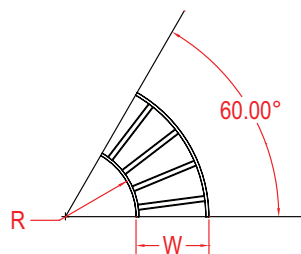

ALUMINUM - VENTILATED - HORIZONTAL ELBOW FITTING

Fittings are used to change the size or direction of the cable tray. Material: 6063 T6 aluminum.

HOW TO ORDER - EXAMPLE:				AEV90-150-30-60					
Material	Fitting Type	Style	Degree	Side Rail (H)		Width (W)		Radius (R)	
				mm	in	cm	in	cm	in
A	E	V	30	150	(6")	15	(6")	30	(12")
			45			30	(12")		
			60			45	(18")		
			60			60	(24")		
			90			75	(30")		
			90	90	(36")	(36")			

*Imperial measurements are for reference only

DEGREES