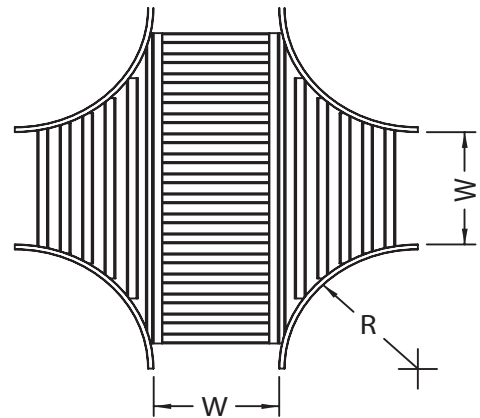

ALUMINUM - VENTILATED - HORIZONTAL CROSS FITTINGS

Fittings are used to change the size or direction of the cable tray. Material: 6063 T6 aluminum.

HOW TO ORDER - EXAMPLE:			AXV-102-30-60					
Material	Fitting Type	Style	Side Rail (H)		Width (W)		Radius (R)	
			mm	in	cm	in	cm	in
A	X	V	102	(4")	15	(6")	30	(12")
					30	(12")		
					45	(18")		
					60	(24")		
					75	(30")		
					90	(36")		

*Imperial measurements are for reference only

CROSS

SPYDERLOK

The original quick connector included with all fittings and tray.

NARROW RUNG (for 15cm - 60cm width)	WIDE RUNG (for 75cm & 90cm width)