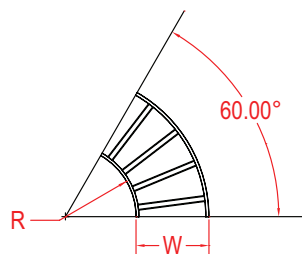

ALUMINUM - VENTILATED - HORIZONTAL ELBOW FITTING

Fittings are used to change the size or direction of the cable tray. Material: 6063 T6 aluminum.

HOW TO ORDER - EXAMPLE:				AEV90-102-30-60					
Material	Fitting Type	Style	Degree	Side Rail (H)		Width (W)		Radius (R)	
				mm	in	cm	in	cm	in
A	E	V	30	102	(4")	15	(6")	30	(12")
			45			30	(12")		
			60			45	(18")		
			60			60	(24")		
			90			75	(30")		
			90	90	(36")	(36")			

*Imperial measurements are for reference only

DEGREES