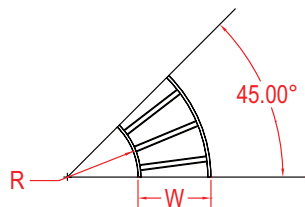

ALUMINUM - VENTILATED - HORIZONTAL ELBOW FITTING

Fittings are used to change the size or direction of the cable tray. Material: 6063 T6 aluminum.

HOW TO ORDER - EXAMPLE:				AEV90-102-30-60					
Material	Fitting Type	Style	Degree	Side Rail (H)		Width (W)		Radius (R)	
				mm	in	cm	in	cm	in
A	E	V	30	102	(4")	15	(6")	30	(12")
			45			30	(12")		
			60			45	(18")		
			60			60	(24")		
			90			75	(30")		
			90	90	(36")	(36")			

*Imperial measurements are for reference only

DEGREES