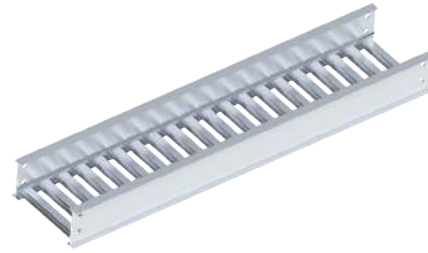

ALUMINUM - VENTILATED - STRAIGHT LENGTH

CSA CLASS C

Trays are constructed from 6063 T6 extrusions.

VENTILATED			
Rung Spacing		Width	
cm	in	cm (W)	in
5	2	15	6
		30	12
		45	18
		60	24
		75	30
		90	36

HOW TO ORDER - EXAMPLE: AVC-30			
Aluminium	Ventilated	Class	Width
A	V	C	30
A	V	C6	30

*Length is 3 meters

*Imperial measurements are for reference only
*Custom width available on request

*Max 50mm / 2" spacing between rungs

		CSA C22.2 #126.1-98	
		Span, m (ft)	Load kg/m (lb/ft)
AVC	W2: W + 2.7cm W1: W - 2.3cm	3 m (10 ft)	97 kg/m (65 lb/ft)
AVC6	AVC6		

SPYDERLOK

The original quick connector included with all fittings and tray.

NARROW RUNG (for 15cm - 60cm width)	WIDE RUNG (for 75cm & 90cm width)