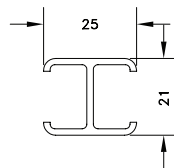

Fittings are used to change the size or direction of the cable tray. Material: 6063 T6 aluminum.

HOW TO ORDER - EXAMPLE:			ATV-115-30-60					
Material	Fitting Type	Style	Side Rail (H)		Width (W)		Radius (R)	
			mm	in	cm	in	cm	in
A	T	V	115	4 1/2"	15	(6")	30	(12")
					30	(12")		
					45	(18")		
					60	(24")		
					75	(30")		
					90	(36")		

*Imperial measurements are for reference only

TEE

SPYDERLOK

The original quick connector included with all fittings and tray.

NARROW RUNG
(for 15cm - 60cm width)

WIDE RUNG
(for 75cm & 90cm width)

ALUMINUM - VENTILATED - HORIZONTAL TEE FITTINGS

Fittings are used to change the size or direction of the cable tray. Material: 6063 T6 aluminum.

HOW TO ORDER - EXAMPLE:			ATV-150-30-60					
Material	Fitting Type	Style	Side Rail (H)		Width (W)		Radius (R)	
			mm	in	cm	in	cm	in
A	T	V	150	(6")	15	(6")	30	(12")
					30	(12")		
					45	(18")		
					60	(24")		
					75	(30")		
					90	(36")		