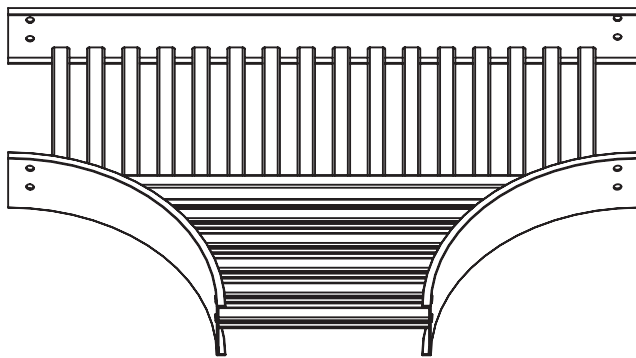

ALUMINUM - VENTILATED - HORIZONTAL TEE FITTINGS

Fittings are used to change the size or direction of the cable tray. Material: 6063 T6 aluminum.

HOW TO ORDER - EXAMPLE:			ATV-150-30-60					
Material	Fitting Type	Style	Side Rail (H)		Width (W)		Radius (R)	
			mm	in	cm	in	cm	in
A	T	V	150	(6")	15	(6")	30	(12")
					30	(12")		
					45	(18")		
					60	(24")		
					75	(30")		
					90	(36")		

*Imperial measurements are for reference only

TEE

SPYDERLOK

The original quick connector included with all fittings and tray.

NARROW RUNG
(for 15cm - 60cm width)

WIDE RUNG
(for 75cm & 90cm width)