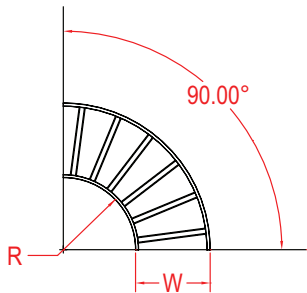

ALUMINUM - VENTILATED - HORIZONTAL ELBOW FITTING

Fittings are used to change the size or direction of the cable tray. Material: 6063 T6 aluminum.

HOW TO ORDER - EXAMPLE:				AEV90-115-30-60					
Material	Fitting Type	Style	Degree	Side Rail (H)		Width (W)		Radius (R)	
				mm	in	cm	in	cm	in
A	E	V	30	115	(4 1/2")	15	(6")	30	(12")
			45			30	(12")		
			60			45	(18")		
			90			60	(24")		
						75	(30")		
	90	(36")	90	(36")					

*Imperial measurements are for reference only

DEGREES