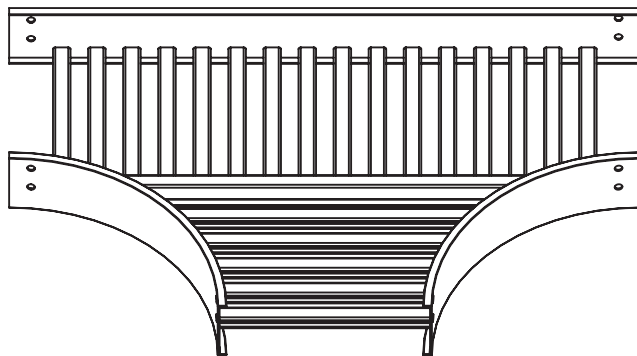

ALUMINUM - VENTILATED - HORIZONTAL TEE FITTINGS

Fittings are used to change the size or direction of the cable tray. Material: 6063 T6 aluminum.

HOW TO ORDER - EXAMPLE:			ATV-115-30-60					
Material	Fitting Type	Style	Side Rail (H)		Width (W)		Radius (R)	
			mm	in	cm	in	cm	in
A	T	V	115	4 1/2"	15	(6")	30	(12")
					30	(12")		
					45	(18")		
					60	(24")		
					75	(30")		
					90	(36")		

*Imperial measurements are for reference only

TEE

SPYDERLOK

The original quick connector included with all fittings and tray.

NARROW RUNG
(for 15cm - 60cm width)

WIDE RUNG
(for 75cm & 90cm width)