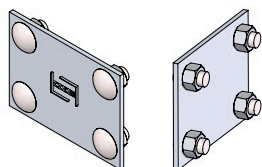

Fittings are used to change the size or direction of the cable tray. Material: 6063 T6 aluminum.

HOW TO ORDER - EXAMPLE:				AIVV90-115-30-60					
Material	Fitting Type	Style	Degree	Side Rail (H)		Width (W)		Radius (R)	
				mm	in	cm	in	cm	in
A	IV	V	30	115	(4 1/2")	15	(6")	30	(12")
			45			30	(12")		
			60			45	(18")		
			60			60	(24")		
			90			75	(30")		
			90	90	(36")		(36")		

*Imperial measurements are for reference only

DEGREES

SPYDERLOK

The original quick connector included with all fittings and tray.

NARROW RUNG (for 15cm - 60cm width)	WIDE RUNG (for 75cm & 90cm width)

ALUMINUM - VENTILATED - INSIDE VERTICAL RISER FITTING

Fittings are used to change the size or direction of the cable tray. Material: 6063 T6 aluminum.

HOW TO ORDER - EXAMPLE:				AIVV90-150-30-60					
Material	Fitting Type	Style	Degree	Side Rail (H)		Width (W)		Radius (R)	
				mm	in	cm	in	cm	in
A	IV	V	30	150	(6")	15	(6")	30	(12")
			45			30	(12")		
			60			45	(18")		
			90			60	(24")		
						75	(30")		
	90	(36")	90	(36")					

*Imperial measurements are for reference only

DEGREES

SPYDERLOK

The original quick connector included with all fittings and tray.

NARROW RUNG (for 15cm - 60cm width)	WIDE RUNG (for 75cm & 90cm width)

ALUMINUM - VENTILATED - HORIZONTAL TEE FITTINGS