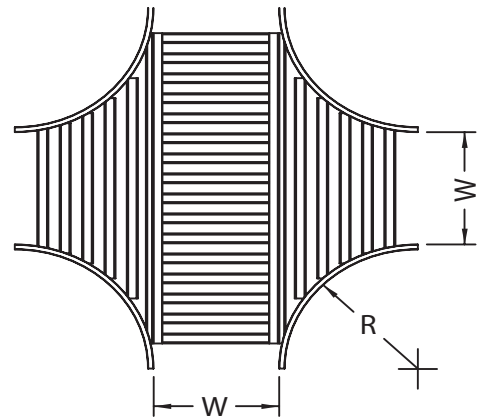

ALUMINUM - VENTILATED - HORIZONTAL CROSS FITTINGS

Fittings are used to change the size or direction of the cable tray. Material: 6063 T6 aluminum.

HOW TO ORDER - EXAMPLE:			AXV-150-30-60					
Material	Fitting Type	Style	Side Rail (H)		Width (W)		Radius (R)	
			mm	in	cm	in	cm	in
A	X	V	150	(6")	15	(6")	30	(12")
					30	(12")		
					45	(18")		
					60	(24")		
					75	(30")		
					90	(36")		

*Imperial measurements are for reference only

CROSS

SPYDERLOK

The original quick connector included with all fittings and tray.

NARROW RUNG (for 15cm - 60cm width)	WIDE RUNG (for 75cm & 90cm width)