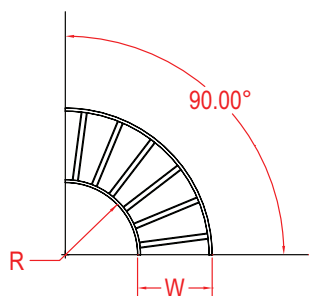

ALUMINUM - VENTILATED - HORIZONTAL ELBOW FITTING

Fittings are used to change the size or direction of the cable tray. Material: 6063 T6 aluminum.

HOW TO ORDER - EXAMPLE:				AEV90-102-30-60					
Material	Fitting Type	Style	Degree	Side Rail (H)		Width (W)		Radius (R)	
				mm	in	cm	in	cm	in
A	E	V	30	102	(4")	15	(6")	30	(12")
			45			30	(12")		
			60			45	(18")		
			60			60	(24")		
			90			75	(30")		
			90	90	(36")	(36")			

*Imperial measurements are for reference only

DEGREES