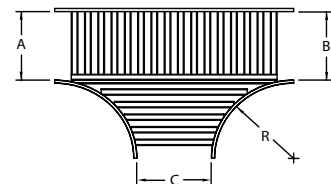

CUSTOM FITTINGS