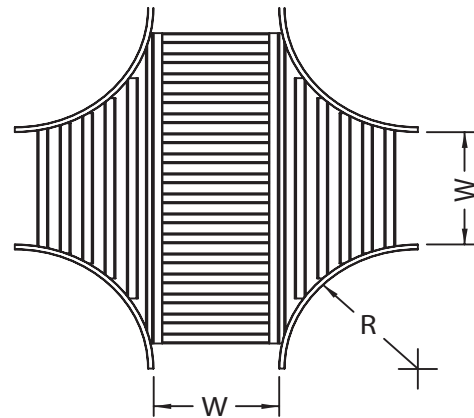

ALUMINUM - VENTILATED - HORIZONTAL CROSS FITTINGS

Fittings are used to change the size or direction of the cable tray. Material: 6063 T6 aluminum.

HOW TO ORDER - EXAMPLE:			AXV-115-30-60					
Material	Fitting Type	Style	Side Rail (H)		Width (W)		Radius (R)	
			mm	in	cm	in	cm	in
A	X	V	115	(4 1/2")	15	(6")	30	(12")
					30	(12")		
					45	(18")		
					60	(24")		
					75	(30")		
					90	(36")		

*Imperial measurements are for reference only

CROSS

SPYDERLOK

The original quick connector included with all fittings and tray.

NARROW RUNG (for 15cm - 60cm width)	WIDE RUNG (for 75cm & 90cm width)