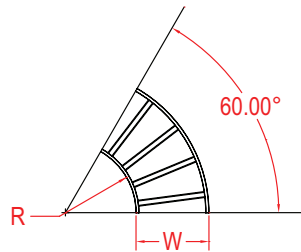

ALUMINUM - VENTILATED - HORIZONTAL ELBOW FITTING

Fittings are used to change the size or direction of the cable tray. Material: 6063 T6 aluminum.

HOW TO ORDER - EXAMPLE:				AEV90-115-30-60					
Material	Fitting Type	Style	Degree	Side Rail (H)		Width (W)		Radius (R)	
				mm	in	cm	in	cm	in
A	E	V	30	115	(4 1/2")	15	(6")	30	(12")
			45			30	(12")		
			60			45	(18")		
			90			60	(24")		
						75	(30")		
	90	(36")	90	(36")					

*Imperial measurements are for reference only

DEGREES