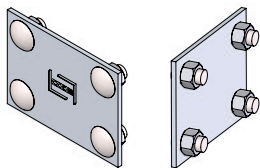

Fittings are used to change the size or direction of the cable tray. Material: 6063 T6 aluminum.

HOW TO ORDER - EXAMPLE:				AEV90-150-30-60					
Material	Fitting Type	Style	Degree	Side Rail (H)		Width (W)		Radius (R)	
				mm	in	cm	in	cm	in
A	E	V	30	150	(6")	15	(6")	30	(12")
			45			30	(12")		
			60			45	(18")		
			60			60	(24")		
			90			75	(30")		
			90	90	(36")	(36")			

Fittings are used to change the size or direction of the cable tray. Material: 6063 T6 aluminum.

HOW TO ORDER - EXAMPLE:				AOVV90-102-30-60					
Material	Fitting Type	Style	Degree	Side Rail (H)		Width (W)		Radius (R)	
				mm	in	cm	in	cm	in
A	OV	V	30	102	(4")	15	(6")	30	(12")
			45			30	(12")		
			60			45	(18")		
			90			60	(24")		
						75	(30")		
	90	(36")	90	(36")					

*Imperial measurements are for reference only

DEGREES

SPYDERLOK

The original quick connector included with all fittings and tray.

NARROW RUNG (for 15cm - 60cm width)	WIDE RUNG (for 75cm & 90cm width)

ALUMINUM - VENTILATED - OUTSIDE VERTICAL RISER FITTING

Fittings are used to change the size or direction of the cable tray. Material: 6063 T6 aluminum.

HOW TO ORDER - EXAMPLE:				AOVV90-115-30-60					
Material	Fitting Type	Style	Degree	Side Rail (H)		Width (W)		Radius (R)	
				mm	in	cm	in	cm	in
A	OV	V	30	115	(4 1/2")	15	(6")	30	(12")
			45			30	(12")		
			60			45	(18")		
			90			60	(24")		
						75	(30")		
	90	(36")	90	(36")					