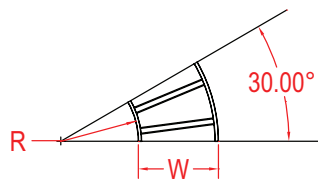

ALUMINUM - VENTILATED - HORIZONTAL ELBOW FITTING

Fittings are used to change the size or direction of the cable tray. Material: 6063 T6 aluminum.

HOW TO ORDER - EXAMPLE:				AEV90-115-30-60					
Material	Fitting Type	Style	Degree	Side Rail (H)		Width (W)		Radius (R)	
				mm	in	cm	in	cm	in
A	E	V	30	115	(4 1/2")	15	(6")	30	(12")
			45			30	(12")		
			60			45	(18")		
			90			60	(24")		
						75	(30")		
	90	(36")	90	(36")					

*Imperial measurements are for reference only

DEGREES