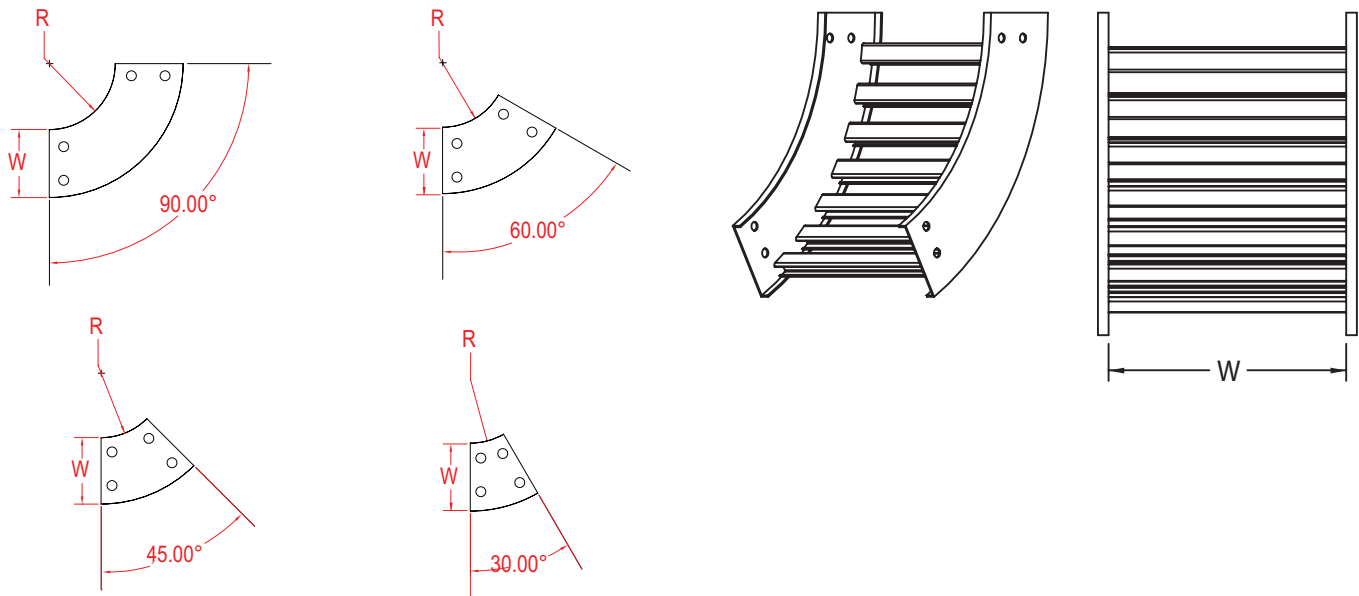

ALUMINUM - VENTILATED - INSIDE VERTICAL RISER FITTING

Fittings are used to change the size or direction of the cable tray. Material: 6063 T6 aluminum.

HOW TO ORDER - EXAMPLE:				AIVV90-102-30-60					
Material	Fitting Type	Style	Degree	Side Rail (H)		Width (W)		Radius (R)	
				mm	in	cm	in	cm	in
A	IV	V	30	102	(4")	15	(6")	30	(12")
			45			30	(12")		
			60			45	(18")		
			90			60	(24")		
						75	(30")		
	90	(36")	90	(36")					

*Imperial measurements are for reference only

DEGREES

SPYDERLOK

The original quick connector included with all fittings and tray.

NARROW RUNG (for 15cm - 60cm width)	WIDE RUNG (for 75cm & 90cm width)