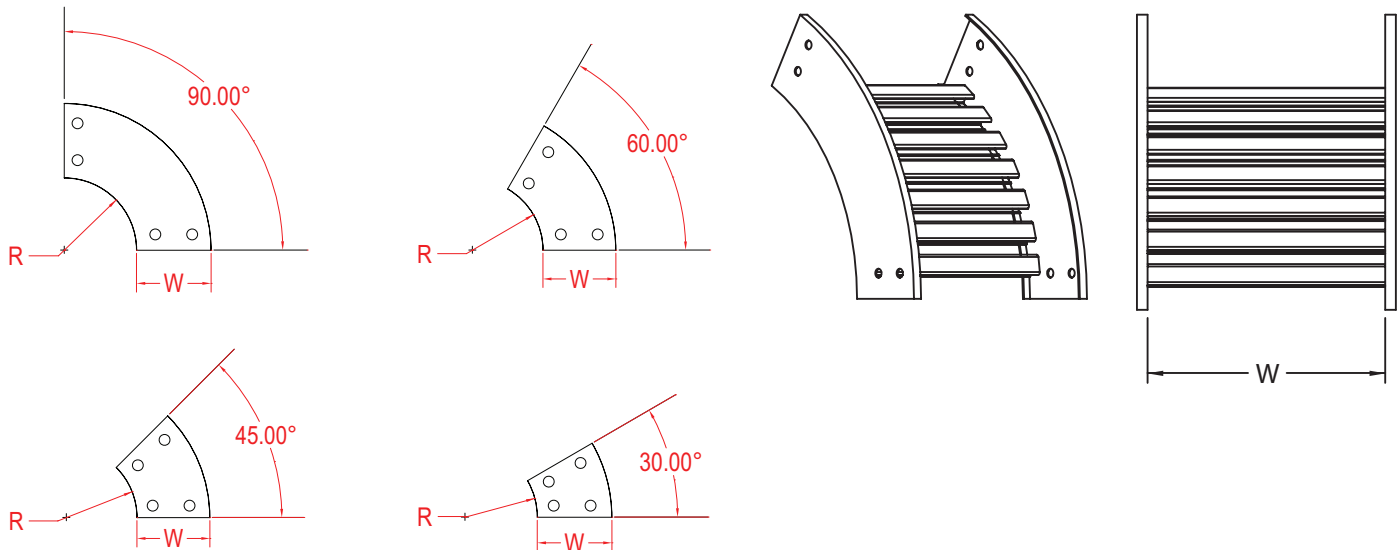

ALUMINUM - VENTILATED - OUTSIDE VERTICAL RISER FITTING

Fittings are used to change the size or direction of the cable tray. Material: 6063 T6 aluminum.

HOW TO ORDER - EXAMPLE:				AOVV90-115-30-60					
Material	Fitting Type	Style	Degree	Side Rail (H)		Width (W)		Radius (R)	
				mm	in	cm	in	cm	in
A	OV	V	30	115	(4 1/2")	15	(6")	30	(12")
			45			30	(12")		
			60			45	(18")		
			90			60	(24")		
						75	(30")		
	90	(36")	90	(36")					

*Imperial measurements are for reference only

DEGREES

SPYDERLOK

The original quick connector included with all fittings and tray.

NARROW RUNG (for 15cm - 60cm width)	WIDE RUNG (for 75cm & 90cm width)