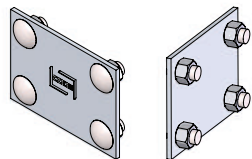

*D3m must be supported every 3 meters (10 ft)

SPYDERLOK

The original quick connector included with all fittings and tray.

NARROW RUNG (for 15cm - 60cm width)	WIDE RUNG (for 75cm & 90cm width)

ALUMINUM - VENTILATED - STRAIGHT LENGTH