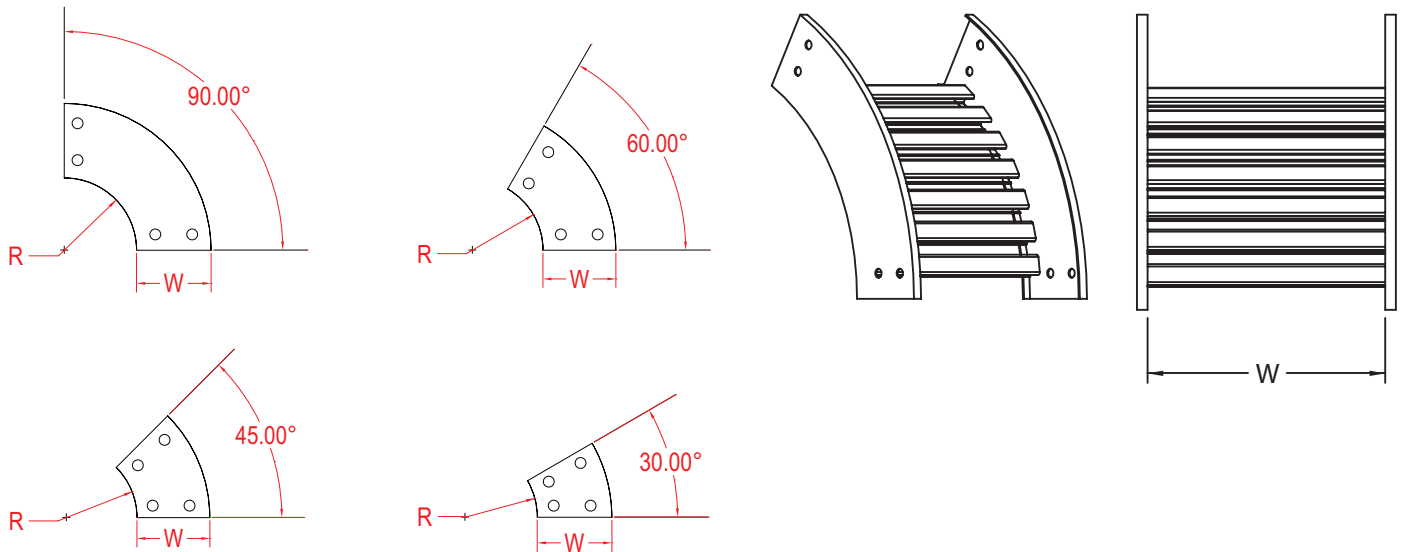

ALUMINUM - VENTILATED - OUTSIDE VERTICAL RISER FITTING

Fittings are used to change the size or direction of the cable tray. Material: 6063 T6 aluminum.

HOW TO ORDER - EXAMPLE:				AOVV90-102-30-60					
Material	Fitting Type	Style	Degree	Side Rail (H)		Width (W)		Radius (R)	
				mm	in	cm	in	cm	in
A	OV	V	30	102	(4")	15	(6")	30	(12")
			45			30	(12")		
			60			45	(18")		
			90			60	(24")		
						75	(30")		
	90	(36")	90	(36")					

*Imperial measurements are for reference only

DEGREES

SPYDERLOK

The original quick connector included with all fittings and tray.

NARROW RUNG (for 15cm - 60cm width)	WIDE RUNG (for 75cm & 90cm width)