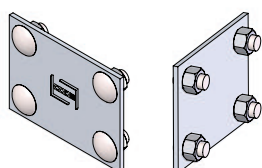

*Imperial measurements are for reference only

DEGREES

SPYDERLOK

The original quick connector included with all fittings and tray.

NARROW RUNG
(for 15cm - 60cm width)

WIDE RUNG
(for 75cm & 90cm width)

ALUMINUM - VENTILATED - HORIZONTAL ELBOW FITTING

Fittings are used to change the size or direction of the cable tray. Material: 6063 T6 aluminum.

HOW TO ORDER - EXAMPLE:				AEV90-150-30-60					
Material	Fitting Type	Style	Degree	Side Rail (H)		Width (W)		Radius (R)	
				mm	in	cm	in	cm	in
A	E	V	30	150	(6")	15	(6")	30	(12")
			45			30	(12")		
			60			45	(18")		
			60			60	(24")		
			90			75	(30")		
			90	90	(36")	(36")			

*Imperial measurements are for reference only

DEGREES

SPYDERLOK

The original quick connector included with all fittings and tray.

NARROW RUNG (for 15cm - 60cm width)	WIDE RUNG (for 75cm & 90cm width)

ALUMINUM - VENTILATED - OUTSIDE VERTICAL RISER FITTING

Fittings are used to change the size or direction of the cable tray. Material: 6063 T6 aluminum.

HOW TO ORDER - EXAMPLE:				AOVV90-102-30-60					
Material	Fitting Type	Style	Degree	Side Rail (H)		Width (W)		Radius (R)	
				mm	in	cm	in	cm	in
A	OV	V	30	102	(4")	15	(6")	30	(12")
			45			30	(12")		
			60			45	(18")		
			90			60	(24")		
						75	(30")		
	90	(36")	90	(36")					