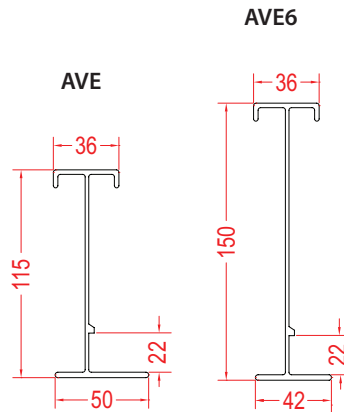

*Length is 3 meters

*Imperial measurements are for reference only
*Custom width available on request

*Max 50mm / 2" spacing between rungs

		CSA C22.2 #126.1-98	
		Span, m (ft)	Load kg/m (lb/ft)
AVC	<p>W2: W + 2.7cm W1: W - 2.3cm</p>	3 m (10 ft)	97 kg/m (65 lb/ft)
AVC6	<p>AVC6</p>		

CSA CLASS E

Trays are constructed from 6063 T6 extrusions.

VENTILATED			
Rung Spacing		Width	
cm	in	cm (W)	in
5	2	15	6
		30	12
		45	18
		60	24
		75	30
		90	36

HOW TO ORDER - EXAMPLE: AVE-30			
Aluminium	Ventilated	Class	Width
A	V	E	30
A	V	E6	30

*Available in 3 meter lengths

*Imperial measurements are for reference only

*Max 50mm / 2" spacing between rungs

*Custom width available on request

		CSA C22.2 #126.1-98	
		Span, m (ft)	Load kg/M (lb/ft)
AVE		3 m (10 ft)	299 KG/M (200 lb/ft)
		6 m (20 ft)	112 kg/M (75 lb/ft)
AVE6		3 m (10 ft)	299 KG/M (200 lb/ft)
		6 m (20 ft)	112 kg/M (75 lb/ft)

HOW TO ORDER - EXAMPLE:				AEV90-102-30-60					
Material	Fitting Type	Style	Degree	Side Rail (H)		Width (W)		Radius (R)	
				mm	in	cm	in	cm	in
A	E	V	30	102	(4")	15	(6")	30	(12")
			45			30	(12")		
			60			45	(18")		
			60			60	(24")		
			90			75	(30")		
			90	90	(36")	(36")			