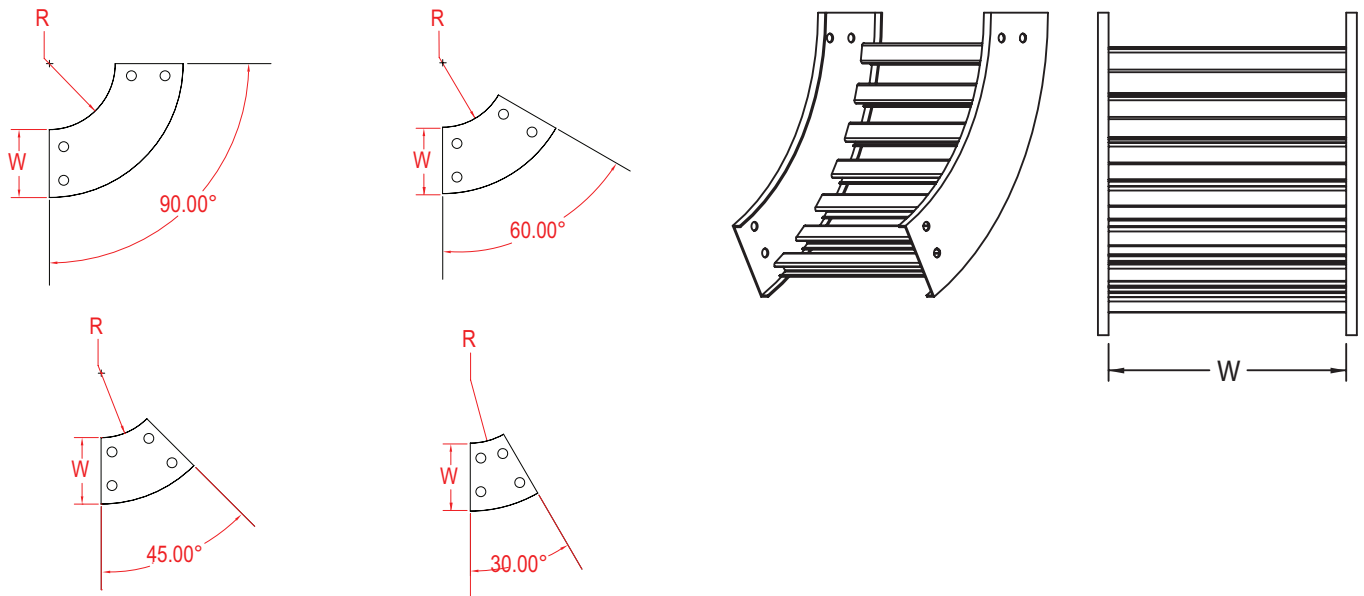

ALUMINUM - VENTILATED - INSIDE VERTICAL RISER FITTING

Fittings are used to change the size or direction of the cable tray. Material: 6063 T6 aluminum.

HOW TO ORDER - EXAMPLE:				AIVV90-115-30-60					
Material	Fitting Type	Style	Degree	Side Rail (H)		Width (W)		Radius (R)	
				mm	in	cm	in	cm	in
A	IV	V	30	115	(4 1/2")	15	(6")	30	(12")
			45			30	(12")		
			60			45	(18")		
			60			60	(24")		
			90			75	(30")		
			90	90	(36")		(36")		

*Imperial measurements are for reference only

DEGREES

SPYDERLOK

The original quick connector included with all fittings and tray.

NARROW RUNG (for 15cm - 60cm width)	WIDE RUNG (for 75cm & 90cm width)