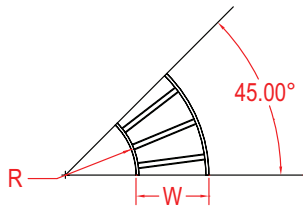

ALUMINUM - VENTILATED - HORIZONTAL ELBOW FITTING

Fittings are used to change the size or direction of the cable tray. Material: 6063 T6 aluminum.

HOW TO ORDER - EXAMPLE:				AEV90-115-30-60					
Material	Fitting Type	Style	Degree	Side Rail (H)		Width (W)		Radius (R)	
				mm	in	cm	in	cm	in
A	E	V	30	115	(4 1/2")	15	(6")	30	(12")
			45			30	(12")		
			60			45	(18")		
			90			60	(24")		
						75	(30")		
	90	(36")	90	(36")					

*Imperial measurements are for reference only

DEGREES