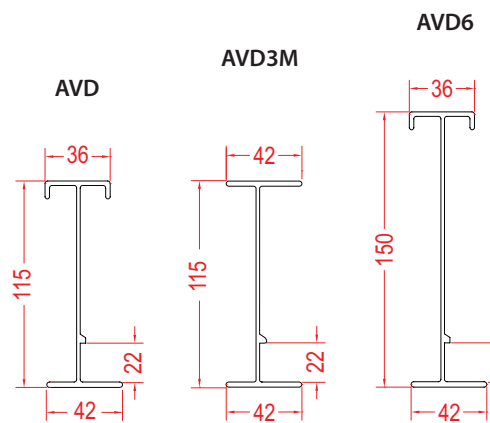

VENTILATED			
Rung Spacing		Width	
cm	in	cm (W)	in
5	2	15	6
		30	12
		45	18
		60	24
		75	30
		90	36

HOW TO ORDER - EXAMPLE: AVD6-30			
Aluminum	Ladder	Class	Width
A	V	D	30
A	V	D3M	30
A	V	D6	30

*Standard 6 meter lengths available in 3 meter lengths

*Imperial measurements are for reference only   *Max 50mm / 2" spacing between rungs
*Custom width available on request

		CSA C22.2 #126.1-98	
		Span, m (ft)	Load kg/m (lb/ft)
AVD		3 m (10 ft)	179 kg/m (120 lb/ft)
		6 m (20 ft)	67 kg/m (45 lb/ft)
AVD3M		3 m (10 ft)	179 kg/m (120 lb/ft)
		6 m (20 ft)	67 kg/m (45 lb/ft)
AVD6		3 m (10 ft)	179 kg/m (120 lb/ft)
		6 m (20 ft)	67 kg/m (45 lb/ft)