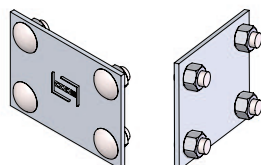

*Imperial measurements are for reference only

DEGREES

SPYDERLOK

The original quick connector included with all fittings and tray.

NARROW RUNG (for 15cm - 60cm width)	WIDE RUNG (for 75cm & 90cm width)

ALUMINUM - VENTILATED - OUTSIDE VERTICAL RISER FITTING

Fittings are used to change the size or direction of the cable tray. Material: 6063 T6 aluminum.

HOW TO ORDER - EXAMPLE:				AOVV90-150-30-60					
Material	Fitting Type	Style	Degree	Side Rail (H)		Width (W)		Radius (R)	
				mm	in	cm	in	cm	in
A	OV	V	30	150	(6")	15	(6")	30	(12")
			45			30	(12")		
			60			45	(18")		
			90			60	(24")		
						75	(30")		
	90	(36")	90	(36")					

*Imperial measurements are for reference only

DEGREES

SPYDERLOK

The original quick connector included with all fittings and tray.

NARROW RUNG (for 15cm - 60cm width)	WIDE RUNG (for 75cm & 90cm width)

ALUMINUM - VENTILATED - INSIDE VERTICAL RISER FITTING

Fittings are used to change the size or direction of the cable tray. Material: 6063 T6 aluminum.

HOW TO ORDER - EXAMPLE:				AIVV90-102-30-60					
Material	Fitting Type	Style	Degree	Side Rail (H)		Width (W)		Radius (R)	
				mm	in	cm	in	cm	in
A	IV	V	30	102	(4")	15	(6")	30	(12")
			45			30	(12")		
			60			45	(18")		
			90			60	(24")		
						75	(30")		
	90	(36")	90	(36")					