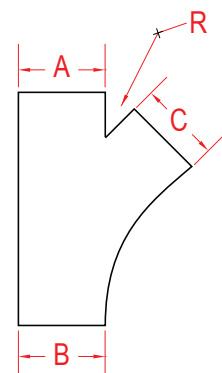

Right WYE Reducer
(WR)