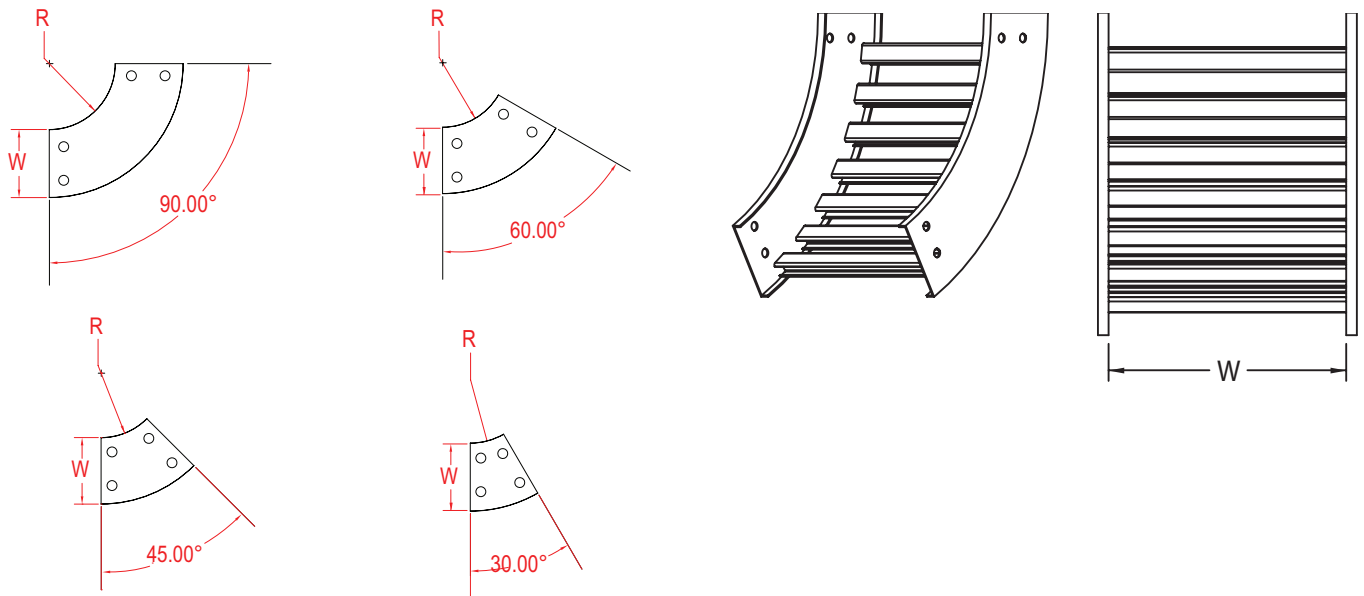

ALUMINUM - VENTILATED - INSIDE VERTICAL RISER FITTING

Fittings are used to change the size or direction of the cable tray. Material: 6063 T6 aluminum.

HOW TO ORDER - EXAMPLE:				AIVV90-150-30-60					
Material	Fitting Type	Style	Degree	Side Rail (H)		Width (W)		Radius (R)	
				mm	in	cm	in	cm	in
A	IV	V	30	150	(6")	15	(6")	30	(12")
			45			30	(12")		
			60			45	(18")		
			90			60	(24")		
						75	(30")		
	90	(36")	90	(36")					

*Imperial measurements are for reference only

DEGREES

SPYDERLOK

The original quick connector included with all fittings and tray.

NARROW RUNG (for 15cm - 60cm width)	WIDE RUNG (for 75cm & 90cm width)