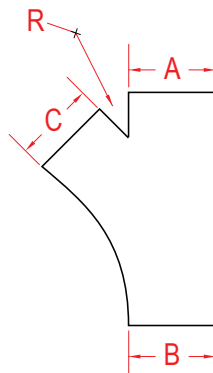

Left WYE Reducer
(WL)