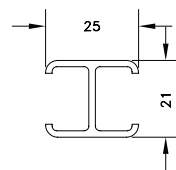

Fittings are used to change the size or direction of the cable tray. Material: 6063 T6 aluminum.

HOW TO ORDER - EXAMPLE:			ATV-150-30-60					
Material	Fitting Type	Style	Side Rail (H)		Width (W)		Radius (R)	
			mm	in	cm	in	cm	in
A	T	V	150	(6")	15	(6")	30	(12")
					30	(12")		
					45	(18")		
					60	(24")		
					75	(30")		
					90	(36")		

*Imperial measurements are for reference only

TEE

SPYDERLOK

The original quick connector included with all fittings and tray.

NARROW RUNG
(for 15cm - 60cm width)

WIDE RUNG
(for 75cm & 90cm width)

ALUMINUM - VENTILATED - HORIZONTAL CROSS FITTINGS

Fittings are used to change the size or direction of the cable tray. Material: 6063 T6 aluminum.

HOW TO ORDER - EXAMPLE:			AXV-102-30-60					
Material	Fitting Type	Style	Side Rail (H)		Width (W)		Radius (R)	
			mm	in	cm	in	cm	in
A	X	V	102	(4")	15	(6")	30	(12")
					30	(12")		
					45	(18")		
					60	(24")		
					75	(30")		
					90	(36")		