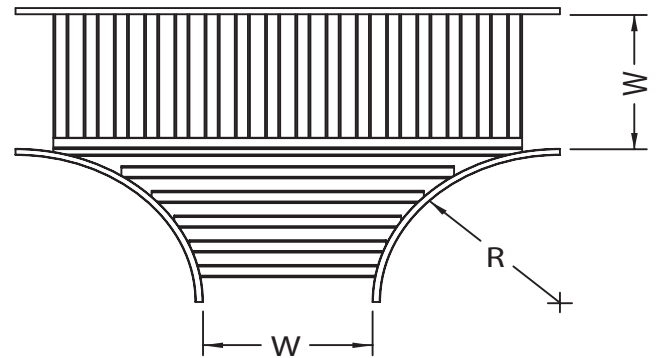

ALUMINUM - VENTILATED - HORIZONTAL TEE FITTINGS

Fittings are used to change the size or direction of the cable tray. Material: 6063 T6 aluminum.

HOW TO ORDER - EXAMPLE:			ATV-150-30-60					
Material	Fitting Type	Style	Side Rail (H)		Width (W)		Radius (R)	
			mm	in	cm	in	cm	in
A	T	V	150	(6")	15	(6")	30	(12")
					30	(12")		
					45	(18")		
					60	(24")		
					75	(30")		
					90	(36")		

*Imperial measurements are for reference only

TEE

SPYDERLOK

The original quick connector included with all fittings and tray.

NARROW RUNG
(for 15cm - 60cm width)

WIDE RUNG
(for 75cm & 90cm width)