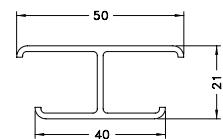

Fittings are used to change the size or direction of the cable tray. Material: 6063 T6 aluminum.

HOW TO ORDER - EXAMPLE:			ATV-150-30-60					
Material	Fitting Type	Style	Side Rail (H)		Width (W)		Radius (R)	
			mm	in	cm	in	cm	in
A	T	V	150	(6")	15	(6")	30	(12")
					30	(12")		
					45	(18")		
					60	(24")		
					75	(30")		
					90	(36")		

*Imperial measurements are for reference only

TEE

SPYDERLOK

The original quick connector included with all fittings and tray.

NARROW RUNG
(for 15cm - 60cm width)

WIDE RUNG
(for 75cm & 90cm width)

ALUMINUM - VENTILATED - HORIZONTAL CROSS FITTINGS

Fittings are used to change the size or direction of the cable tray. Material: 6063 T6 aluminum.

HOW TO ORDER - EXAMPLE:			AXV-102-30-60					
Material	Fitting Type	Style	Side Rail (H)		Width (W)		Radius (R)	
			mm	in	cm	in	cm	in
A	X	V	102	(4")	15	(6")	30	(12")
					30	(12")		
					45	(18")		
					60	(24")		
					75	(30")		
					90	(36")		