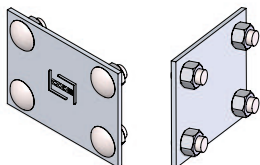

*Imperial measurements are for reference only

DEGREES

SPYDERLOK

The original quick connector included with all fittings and tray.

NARROW RUNG
(for 15cm - 60cm width)

WIDE RUNG
(for 75cm & 90cm width)

ALUMINUM - VENTILATED - HORIZONTAL ELBOW FITTING

Fittings are used to change the size or direction of the cable tray. Material: 6063 T6 aluminum.

HOW TO ORDER - EXAMPLE:				AEV90-115-30-60					
Material	Fitting Type	Style	Degree	Side Rail (H)		Width (W)		Radius (R)	
				mm	in	cm	in	cm	in
A	E	V	30	115	(4 1/2")	15	(6")	30	(12")
			45			30	(12")		
			60			45	(18")		
			90			60	(24")		
						75	(30")		
	90	(36")	90	(36")					

Fittings are used to change the size or direction of the cable tray. Material: 6063 T6 aluminum.

HOW TO ORDER - EXAMPLE:				AEV90-150-30-60					
Material	Fitting Type	Style	Degree	Side Rail (H)		Width (W)		Radius (R)	
				mm	in	cm	in	cm	in
A	E	V	30	150	(6")	15	(6")	30	(12")
			45			30	(12")		
			60			45	(18")		
			60			60	(24")		
			90			75	(30")		
			90	90	(36")	(36")			