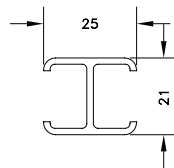

HOW TO ORDER - EXAMPLE:				AEV90-102-30-60					
Material	Fitting Type	Style	Degree	Side Rail (H)		Width (W)		Radius (R)	
				mm	in	cm	in	cm	in
A	E	V	30	102	(4")	15	(6")	30	(12")
			45			30	(12")		
			60			45	(18")		
			60			60	(24")		
			90			75	(30")		
			90	90	(36")	(36")			

Fittings are used to change the size or direction of the cable tray. Material: 6063 T6 aluminum.

HOW TO ORDER - EXAMPLE:				AEV90-115-30-60					
Material	Fitting Type	Style	Degree	Side Rail (H)		Width (W)		Radius (R)	
				mm	in	cm	in	cm	in
A	E	V	30	115	(4 1/2")	15	(6")	30	(12")
			45			30	(12")		
			60			45	(18")		
			90			60	(24")		
						75	(30")		
	90	(36")	90	(36")					

*Imperial measurements are for reference only

DEGREES

SPYDERLOK

The original quick connector included with all fittings and tray.

NARROW RUNG
(for 15cm - 60cm width)

WIDE RUNG
(for 75cm & 90cm width)

ALUMINUM - VENTILATED - HORIZONTAL ELBOW FITTING

Fittings are used to change the size or direction of the cable tray. Material: 6063 T6 aluminum.

HOW TO ORDER - EXAMPLE:				AEV90-150-30-60					
Material	Fitting Type	Style	Degree	Side Rail (H)		Width (W)		Radius (R)	
				mm	in	cm	in	cm	in
A	E	V	30	150	(6")	15	(6")	30	(12")
			45			30	(12")		
			60			45	(18")		
			60			60	(24")		
			90			75	(30")		
			90	90	(36")	(36")			