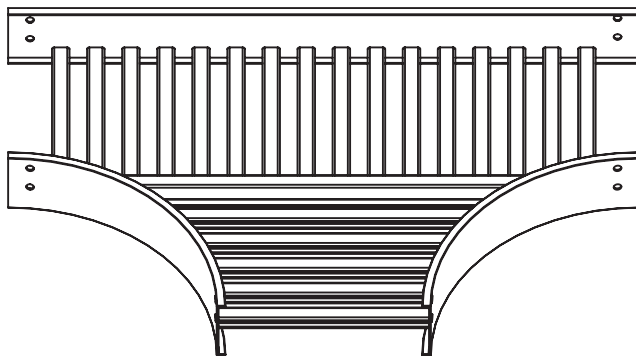

ALUMINUM - VENTILATED - HORIZONTAL TEE FITTINGS

Fittings are used to change the size or direction of the cable tray. Material: 6063 T6 aluminum.

HOW TO ORDER - EXAMPLE:			ATV-102-30-60					
Material	Fitting Type	Style	Side Rail (H)		Width (W)		Radius (R)	
			mm	in	cm	in	cm	in
A	T	V	102	(4")	15	(6")	30	(12")
					30	(12")		
					45	(18")		
					60	(24")		
					75	(30")		
					90	(36")		

*Imperial measurements are for reference only

TEE

SPYDERLOK

The original quick connector included with all fittings and tray.

NARROW RUNG
(for 15cm - 60cm width)

WIDE RUNG
(for 75cm & 90cm width)