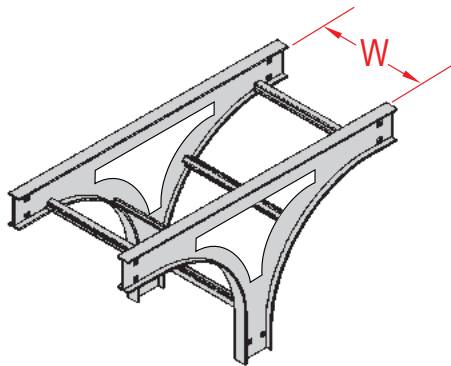

ALUMINUM - FITTINGS - VERTICAL TEE

Vertical Tees are available in up or down styles.

Material	Reducer	Style	Class	Side Rail (H)		Direction	Width (W)		Radius (R)
				cm	in		cm	in	
A	VT	L, V, or S	C, D, or E	102	(4")	U or D	15	(6")	30
				115	(4)		30	(12")	
				150	1/2")		45	(18")	
					(6")		60	(24")	
							75	(30")	
				90	(36")			90	

*Imperial measurements are for reference only

*Class Reference corresponds with Side Rail and only required for solid orders

*Width (A) and Width (B) correspond together

*Width (B) provides a range of measurements in centimeters and inches

FITTING

C Shaped Profile