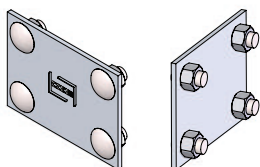

Fittings are used to change the size or direction of the cable tray. Material: 6063 T6 aluminum.

HOW TO ORDER - EXAMPLE:				AIVV90-150-30-60					
Material	Fitting Type	Style	Degree	Side Rail (H)		Width (W)		Radius (R)	
				mm	in	cm	in	cm	in
A	IV	V	30	150	(6")	15	(6")	30	(12")
			45			30	(12")		
			60			45	(18")		
			90			60	(24")		
						75	(30")		
	90	(36")	90	(36")					

*Imperial measurements are for reference only

DEGREES

SPYDERLOK

The original quick connector included with all fittings and tray.

NARROW RUNG (for 15cm - 60cm width)	WIDE RUNG (for 75cm & 90cm width)

ALUMINUM - VENTILATED - HORIZONTAL TEE FITTINGS

Fittings are used to change the size or direction of the cable tray. Material: 6063 T6 aluminum.

HOW TO ORDER - EXAMPLE:			ATV-102-30-60					
Material	Fitting Type	Style	Side Rail (H)		Width (W)		Radius (R)	
			mm	in	cm	in	cm	in
A	T	V	102	(4")	15	(6")	30	(12")
					30	(12")		
					45	(18")		
					60	(24")		
					75	(30")		
					90	(36")		

*Imperial measurements are for reference only

TEE

SPYDERLOK

The original quick connector included with all fittings and tray.

NARROW RUNG
(for 15cm - 60cm width)

WIDE RUNG
(for 75cm & 90cm width)

ALUMINUM - VENTILATED - HORIZONTAL TEE FITTINGS