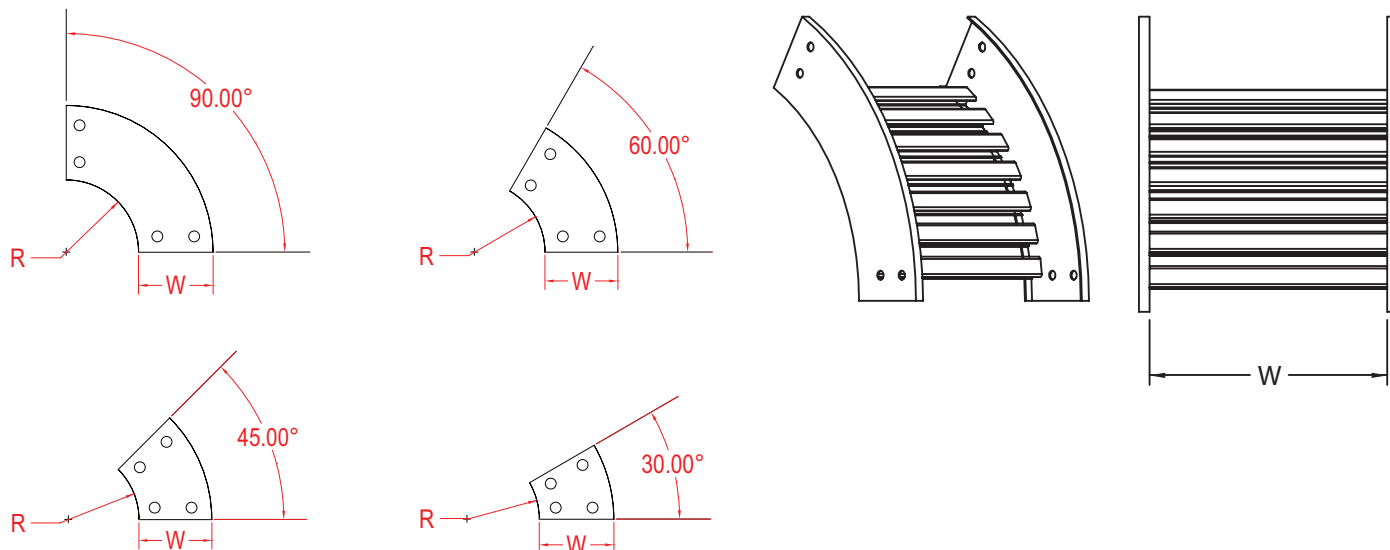

ALUMINUM - VENTILATED - OUTSIDE VERTICAL RISER FITTING

Fittings are used to change the size or direction of the cable tray. Material: 6063 T6 aluminum.

HOW TO ORDER - EXAMPLE:				AOVV90-150-30-60					
Material	Fitting Type	Style	Degree	Side Rail (H)		Width (W)		Radius (R)	
				mm	in	cm	in	cm	in
A	OV	V	30	150	(6")	15	(6")	30	(12")
			45			30	(12")		
			60			45	(18")		
			90			60	(24")		
						75	(30")		
	90	(36")	90	(36")					

*Imperial measurements are for reference only

DEGREES

SPYDERLOK

The original quick connector included with all fittings and tray.

NARROW RUNG (for 15cm - 60cm width)	WIDE RUNG (for 75cm & 90cm width)