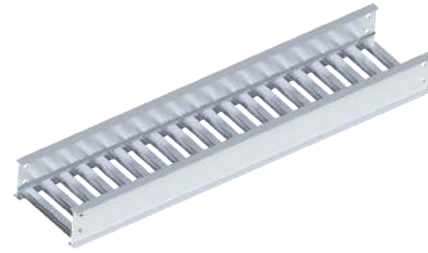

ALUMINUM - VENTILATED - STRAIGHT LENGTH

CSA CLASS E

Trays are constructed from 6063 T6 extrusions.