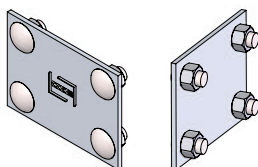

*Imperial measurements are for reference only

TEE

SPYDERLOK

The original quick connector included with all fittings and tray.

NARROW RUNG
(for 15cm - 60cm width)

WIDE RUNG
(for 75cm & 90cm width)

ALUMINUM - VENTILATED - HORIZONTAL TEE FITTINGS

Fittings are used to change the size or direction of the cable tray. Material: 6063 T6 aluminum.

HOW TO ORDER - EXAMPLE:			ATV-150-30-60					
Material	Fitting Type	Style	Side Rail (H)		Width (W)		Radius (R)	
			mm	in	cm	in	cm	in
A	T	V	150	(6")	15	(6")	30	(12")
					30	(12")		
					45	(18")		
					60	(24")		
					75	(30")		
					90	(36")		

*Imperial measurements are for reference only

TEE

SPYDERLOK

The original quick connector included with all fittings and tray.

NARROW RUNG
(for 15cm - 60cm width)

WIDE RUNG
(for 75cm & 90cm width)

ALUMINUM - VENTILATED - HORIZONTAL CROSS FITTINGS

Fittings are used to change the size or direction of the cable tray. Material: 6063 T6 aluminum.

HOW TO ORDER - EXAMPLE:			AXV-102-30-60					
Material	Fitting Type	Style	Side Rail (H)		Width (W)		Radius (R)	
			mm	in	cm	in	cm	in
A	X	V	102	(4")	15	(6")	30	(12")
					30	(12")		
					45	(18")		
					60	(24")		
					75	(30")		
					90	(36")		