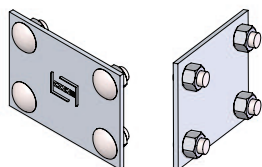

Fittings are used to change the size or direction of the cable tray. Material: 6063 T6 aluminum.

HOW TO ORDER - EXAMPLE:				AOVV90-102-30-60					
Material	Fitting Type	Style	Degree	Side Rail (H)		Width (W)		Radius (R)	
				mm	in	cm	in	cm	in
A	OV	V	30	102	(4")	15	(6")	30	(12")
			45			30	(12")		
			60			45	(18")		
			90			60	(24")		
						75	(30")		
	90	(36")	90	(36")					

Fittings are used to change the size or direction of the cable tray. Material: 6063 T6 aluminum.

HOW TO ORDER - EXAMPLE:				AOVV90-115-30-60					
Material	Fitting Type	Style	Degree	Side Rail (H)		Width (W)		Radius (R)	
				mm	in	cm	in	cm	in
A	OV	V	30	115	(4 1/2")	15	(6")	30	(12")
			45			30	(12")		
			60			45	(18")		
			90			60	(24")		
						75	(30")		
	90	(36")	90	(36")					

*Imperial measurements are for reference only

DEGREES

SPYDERLOK

The original quick connector included with all fittings and tray.

NARROW RUNG (for 15cm - 60cm width)	WIDE RUNG (for 75cm & 90cm width)

ALUMINUM - VENTILATED - OUTSIDE VERTICAL RISER FITTING

Fittings are used to change the size or direction of the cable tray. Material: 6063 T6 aluminum.

HOW TO ORDER - EXAMPLE:				AOVV90-150-30-60					
Material	Fitting Type	Style	Degree	Side Rail (H)		Width (W)		Radius (R)	
				mm	in	cm	in	cm	in
A	OV	V	30	150	(6")	15	(6")	30	(12")
			45			30	(12")		
			60			45	(18")		
			90			60	(24")		
						75	(30")		
	90	(36")	90	(36")					