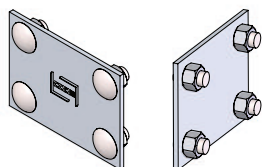

FITTING

C Shaped Profile

Up "T" Reducer
(VTU)

Down "T" Reducer
(VTD)

SPYDERLOK

The original quick connector included with all fittings and tray.

ALUMINUM - FITTINGS - REDUCER

Fitting reducers are available in right hand, left hand or concentric styles. CODE Manufacturing strongly recommends the use of offset or concentric reducers which provide cost savings and are easier to install while doing the same job.