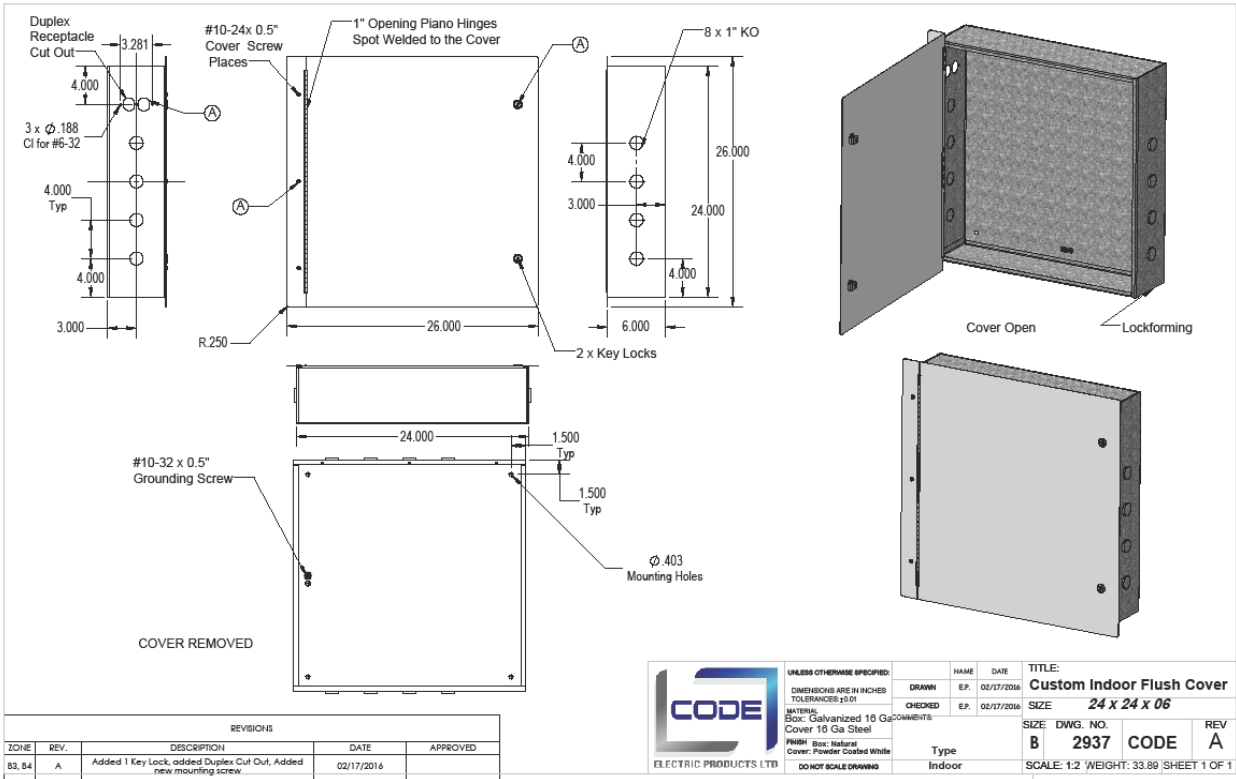

Wi-Fi Ceiling Enclosure

Steel – Aluminum – Stainless – Galvanize

DESIGN BUILD - CUSTOM-IND-1-G-H

- Type 1
- Hinged Flush Cover
- 2 - 1/4 Turn
- Latches
- Cover Only : Powder Coated White
- Back Box: Galvanize
- 4 - 1 Inch KO's On 2 Sides: Hinge And Latch Side
- 1 - Duplex Receptacles Punched Out: Hinge Side.

Multiple sizes, materials and designs available upon request.