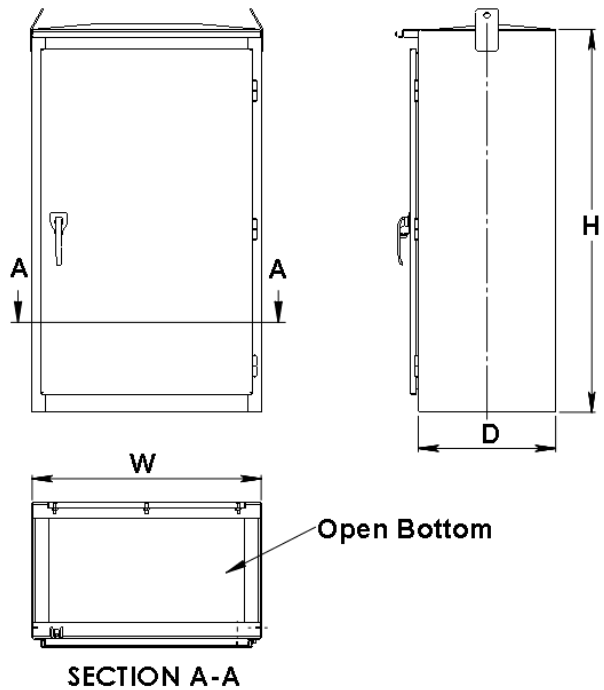

CSA 3/3R PADMOUNT ENCLOSURES

SINGLE DOOR

Fully welded construction, aluminum, powder coated steel, stainless steel slope top c/w rain gutter, lift tabs, single/ double door c/w mechanical door stay, stainless steel 3 – point pad lockable handle, open bottom with angle frame and back pan.

Standard enclosure includes: mechanical door stays , lifting tabs, cross break roof, rain gutter, powder coated ASA 61 grey, stainless steel handle, bullet hinges.
Options and accessories see page 25-26.
C.S.A. Certified / UL Listed

<u>Aluminum</u> <u>Cat. No.</u>	<u>Painted Steel</u> <u>Cat. No.</u>	<u>Stainless Steel</u> <u>Cat. No.</u>	<u>DIMENSIONS</u>		
			<u>H</u>	<u>W</u>	<u>D</u>
K-SD-3/3R-A-423016	K-SD-3/3R-S-423016	K-SD-3/3R-SS-423016	42	30	16
K-SD-3/3R-A-482416	K-SD-3/3R-S-482416	K-SD-3/3R-SS-423016	48	24	16
K-SD-3/3R-A-483616	K-SD-3/3R-S-483616	K-SD-3/3R-SS-483616	48	36	16
K-SD-3/3R-A-603618	K-SD-3/3R-S-603618	K-SD-3/3R-SS-603618	60	36	18
K-SD-3/3R-A-723624	K-SD-3/3R-S-723624	K-SD-3/3R-SS-723624	72	36	24